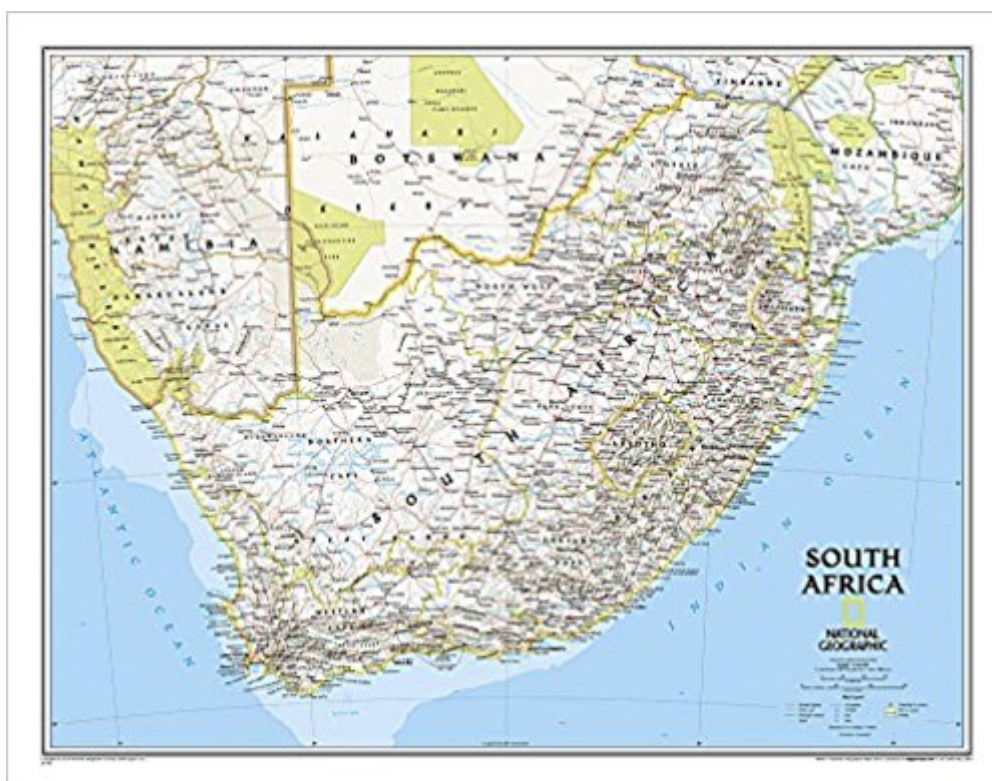

The book was found

South Africa Classic [Tubed] (National Geographic Reference Map)

Synopsis

National Geographic's wall map of South Africa features the country's nine provinces along with the bordering countries of Namibia, Botswana, Zimbabwe, Mozambique, Swaziland, and Lesotho. Also included are southern Africa's premier wildlife venues—its national parks and reserves. Many local language place-names are used reflecting the region's rich cultural diversity. Physical geography details include shaded relief and cartographic patterns used to depict sand, salt pans, and swamps. This map also features a detailed transportation network including highways, roads, passenger railroads, and major airports. The signature Classic style map uses a bright, easy to read color palette featuring blue oceans and stunning shaded relief that has been featured on National Geographic wall maps for over 75 years. The map is packaged in a two inch diameter clear plastic tube. The tube has a decorative label showing a thumbnail of the map with dimensions and other pertinent information. Map Scale = 1:3,044,000 Sheet Size = 30.25" x 23.5"